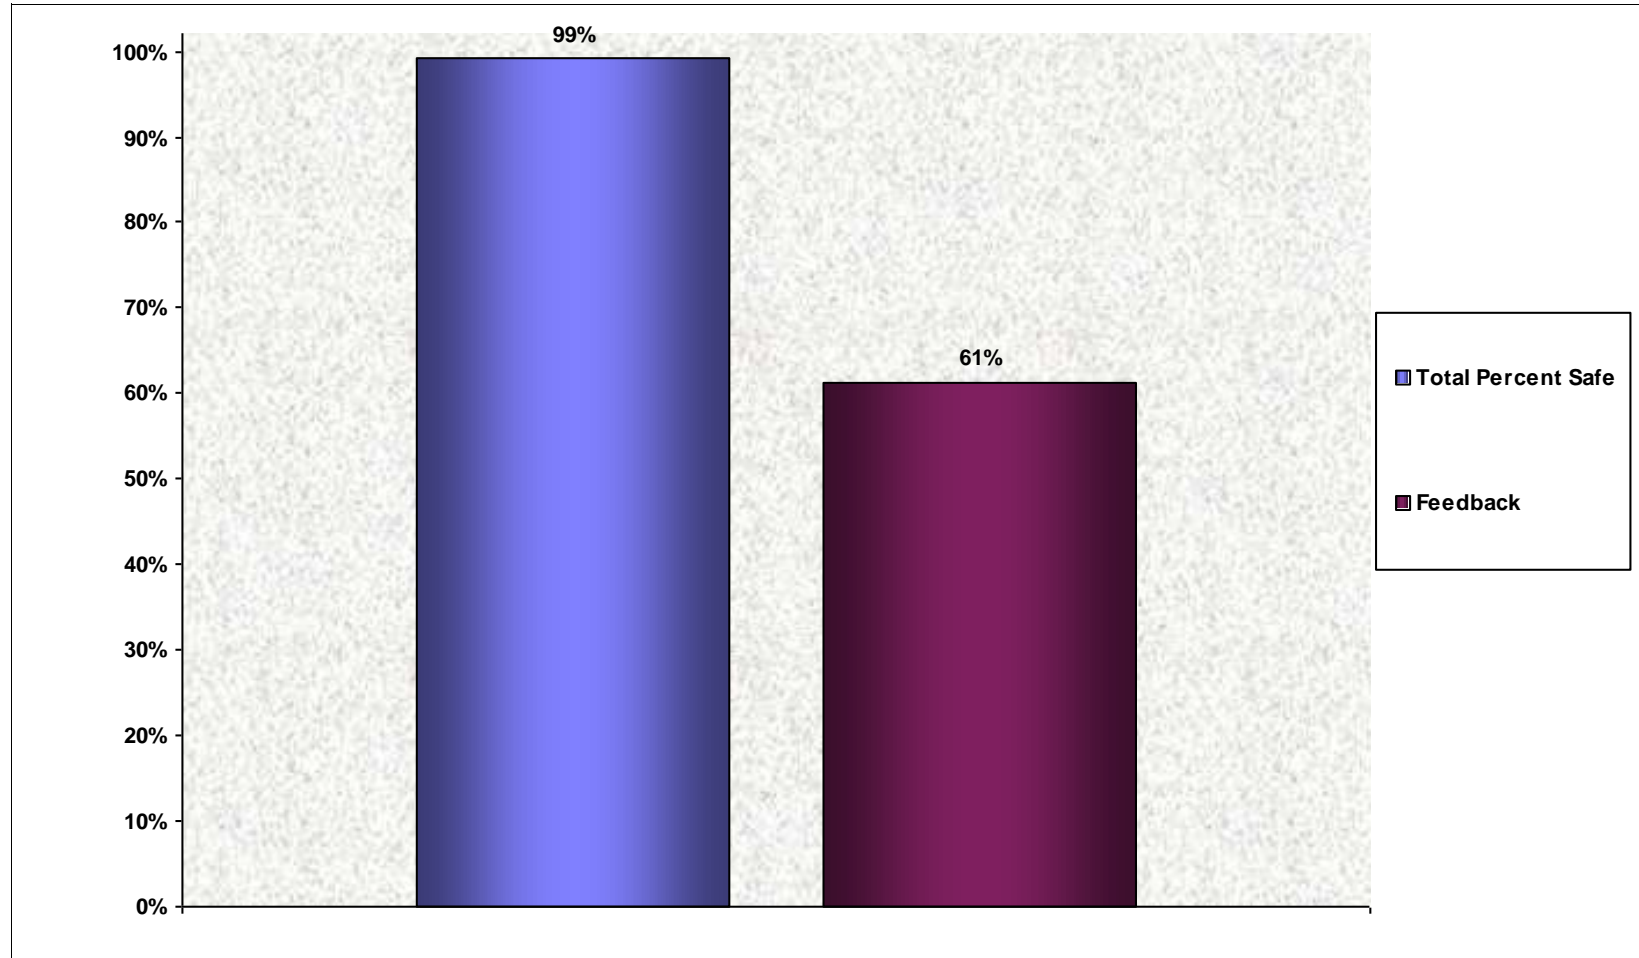

# Overall Percent Safe

**Total Cards: 1796**  
**Total Behaviors Observed: 24857**

**Percentage of Safe Cards: 94%**  
10-Sep-12

Location: Offshore/New Iberia/Chevron 20401-2,  
Offshore/New Iberia/Chevron 20404-2,  
Offshore/New Iberia/Chevron 20407-2,  
Offshore/New Iberia/Chevron 20424-2,  
Offshore/New Iberia/Chevron 20432-2,  
Offshore/New Iberia/Chevron 20441-2,  
Offshore/New Iberia/Chevron 20442-2

Personnel Observed: DII, Pneu Elect, Contractor  
For the Dates 1/1/2012 Through 8/31/2012